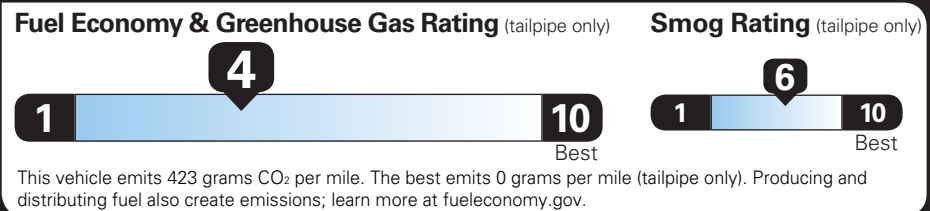

- TRI-ZONE AUTO CLIMATE CONTROL
- 7-PASSENGER SEATING
- 8-WAY POWER DRIVER SEAT ADJUSTER
- DRIVER & FRONT PASSENGER HEATED SEATS
- REMOTE VEHICLE START
- HEATED STEERING WHEEL

EXTERIOR

- AUTOSENSE POWER LIFTGATE
- OUTSIDE HEATED MIRRORS
- BLACK ROOF RAILS

SAFETY & SECURITY

- ADAPTIVE CRUISE CONTROL
- FOLLOWING DISTANCE INDICATOR
- FORWARD COLLISION ALERT
- INTELLIBEAM
- ENHANCED AUTOMATIC EMERGENCY BRAKING
- INTERSECTION AUTOMATIC EMERGENCY BRAKING
- REAR CROSS TRAFFIC BRAKING
- REAR PARK ASSIST
- BLIND ZONE STEERING ASSIST
- ENHANCED LANE KEEP ASSIST W/ LANE DEPARTURE WARNING
- FRONT PEDESTRIAN AND BICYCLIST BRAKING
- SIDE BICYCLIST ALERT
- REVERSE AUTOMATIC BRAKING

1. SAFETY ALERT SEAT
   - HD REAR VISION CAMERA
2. MANUFACTURER'S SUGGESTED RETAIL PRICE

STANDARD VEHICLE PRICE $42,800.00

OPTIONS & PRICING

OPTIONS INSTALLED BY THE MANUFACTURER (MAY REPLACE STANDARD EQUIPMENT SHOWN)

- MIDNIGHT/SPORT EDITION 2,285.00
- HIGH GLOSS BLACK TRIM, BADGING, AND GRILLE
- 20" HIGH GLOSS BLACK PAINTED ALUMINUM WHEEL

TOTAL OPTIONS	$2,285.00
TOTAL VEHICLE & OPTIONS	$45,085.00
DESTINATION CHARGE	1,995.00

TOTAL VEHICLE PRICE* $47,080.00

EPA DOT Fuel Economy and Environment

Gasoline Vehicle

TRaverse AWD

Fuel Economy

21 MPG combined city/hwy

20 MPG city

24 MPG highway

4.8 gallons per 100 miles

You spend $3,250 more in fuel costs over 5 years compared to the average new vehicle.

Annual fuel cost $2,350

Actual results will vary for many reasons, including driving conditions and how you drive and maintain your vehicle. The average new vehicle gets 29 MPG and costs $8,500 to fuel over 5 years. Cost estimates are based on 15,000 miles per year at $3.30 per gallon. MPGe is miles per gasoline gallon equivalent. Vehicle emissions are a significant cause of climate change and smog.

fuelconomy.gov

Calculate personalized estimates and compare vehicles

GOVERNMENT 5-STAR SAFETY RATINGS

Overall Vehicle Score ★★★★★

Based on the combined ratings of frontal, side and rollover. Should ONLY be compared to other vehicles of similar size and weight.

Frontal Crash ★★★★★

Driver Passenger

Based on the risk of injury in a frontal impact. Should ONLY be compared to other vehicles of similar size and weight.

Side Crash ★★★★★

Front seat Rear seat

Based on the risk of injury in a side impact.

Rollover ★★★★★

Based on the risk of rollover in a single-vehicle crash.

Star ratings range from 1 to 5 stars (★★★★★) with 5 being the highest. Source: National Highway Traffic Safety Administration (NHTSA) www.safercar.gov or 1-888-327-4236

PARTS CONTENT INFORMATION

FOR VEHICLES IN THIS CARLINE:

U.S./CANADIAN PARTS CONTENT: 37%

MAJOR SOURCES OF FOREIGN PARTS CONTENT: MEXICO 27%

NOTE: PARTS CONTENT DOES NOT INCLUDE FINAL ASSEMBLY, DISTRIBUTION, OR OTHER NON-PARTS COSTS.

FOR THIS VEHICLE:

FINAL ASSEMBLY POINT: LANSING, MI U.S.A.

COUNTRY OF ORIGIN: ENGINE: MEXICO TRANSMISSION: UNITED STATES

This label has been applied pursuant to Federal law - Do not remove prior to delivery to the ultimate purchaser. *Includes Manufacturer's Recommended Pre-Delivery Service. Does not include dealer installed options and accessories not listed above, local taxes or license fees.

© 2009 General Motors LLC GMLBL_PROD_0044 - 11/01/2025

OnStar Better drives start with OnStar® Activate today

Learn more at onstar.com, or scan the QR code onstar.com/privacy

ORDER NO FJHMXS SALES CODE E
SALES MODEL CODE 1LB56
DEALER NO 13273
FINAL ASSEMBLY: LANSING, MI U.S.A.

VIN 1GNEVGKS8TJ361559 REISSUE

DEALER TO WHOM DELIVERED
WEST HERR CHEVROLET OF HAMBURG
5025 SOUTHWESTERN BLVD
HAMBURG, NY 14075-2607